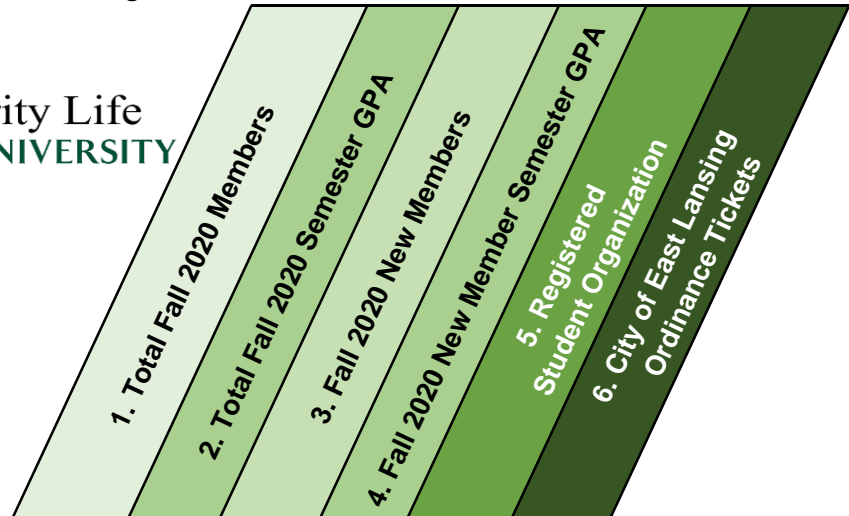

Fall 2020 Fraternity & Sorority Community Card

- 1- Total members reported to Michigan State Fraternity & Sorority Life.
- 2- The Fall 2020 Semester Grade Point Average for each chapter.
- 3- Total number of Fall 2020 New Members.
- 4- The Fall 2020 Semester Grade Point Average for New Members.
- 5- Is a Registered Student Organization at Michigan State University. All chapters are eligible for the 2020-2021 academic year.
- 6- City Ordinance tickets shared by the City of East Lansing.

Fraternity & Sorority Life MICHIGAN STATE UNIVERSITY

The Fraternity & Sorority Community Card shows a snapshot of key measures for each chapter in the governing councils: Interfraternity Council (IFC), Multicultural Greek Council (MGC), National Pan-Hellenic Council (NPHC) and Panhellenic Council (PC). The data is gathered from reporting by each chapter and council.

	1. Total Fall 2020 Members	2. Total Fall 2020 Semester GPA	3. Fall 2020 New Members	4. Fall 2020 New Member Semester GPA	5. Registered Student Organization	6. City of East Lansing Ordinance Tickets
Sigma Gamma Rho	7	3.60	N/A	N/A	N	0
Sigma Kappa	154	3.72	54	3.71	Y	0
Sigma Lambda Beta	8	3.40	N/A	N/A	Y	0
Sigma Lambda Gamma	15	3.67	N/A	N/A	Y	0
Sigma Nu	144	3.56	20	3.55	Y	2
Sigma Pi	87	3.53	18	3.60	Y	0
Sigma Tau Gamma	38	3.53	3	2.84	N	0
Tau Kappa Epsilon	31	3.48	1	N/A	Y	0
Theta Chi	109	3.56	20	3.60	Y	0
Theta Delta Chi	54	3.58	9	3.59	N	1
Triangle	54	3.65	N/A	N/A	Y	0
Zeta Phi Beta	8	3.46	6	3.50	Y	0
Zeta Psi	38	3.52	2	N/A	Y	0
Zeta Tau Alpha	171	3.75	67	3.74	Y	0
TOTAL	4485	3.65	1069	3.66	39	10

Chapters not active at MSU (as of Spring 2018)
Lambda Chi Alpha Fraternity
Sigma Chi Fraternity
Sigma Phi Epsilon Fraternity
Delta Chi Fraternity

Total Chapters Fall 2020 - 62

All Fraternity & Sorority Community – Average Fall Semester GPA: 3.65

All Fraternity & Sorority Members: 4,485

Fraternities-38; Sororities-24

IFC-28; MGC-11; NPHC-9; PC-14

All Fall 2020 New Members: 1,069